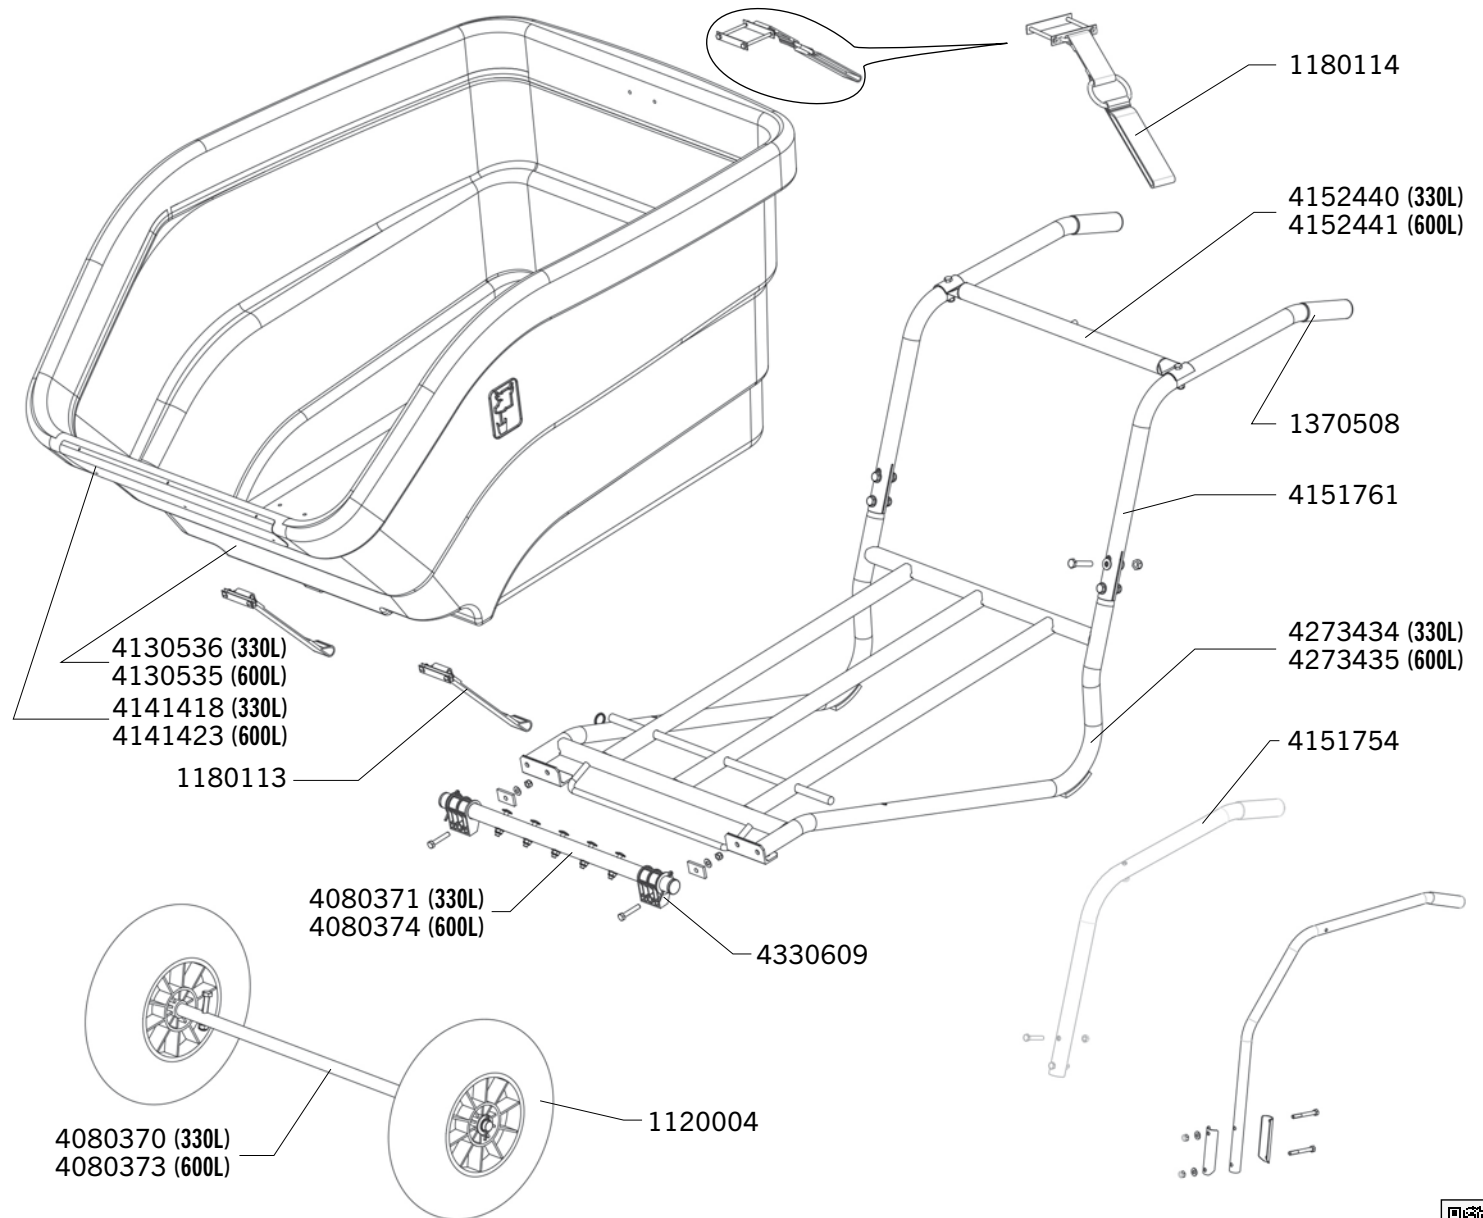

WHEELBARROWS 330 L - 600 L

Ref. D186 - D187

Ship.	Code	Designation
J+5	1090643	BAG OF BOLTS AND NUTS FOR 330L WHEELBARROW
J+5	1090676	BAG OF BOLTS AND NUTS FOR 600L WHEELBARROW
J+1	1120004	WHEEL DIAM 400 TUBE TYPE TYRE
J+5	1120006	INNER TUBE FOR WHEEL 400
J+5	1180113	RETAINING STRAP FOR WHEELBARROW 330/600 L
J+5	1180114	SECURITY SET FOR TIPPING WHEELBARROW
J+5	1370508	GRIP Ø33 L 120 FOR HANDLE
J+5	4080370	WHEELROD FOR TIPPING WHEELBARROW 330 L
J+5	4080371	AXIS OF THE WHEELBARROW 330L
J+5	4080373	WHEELROD FOR TIPPING WHEELBARROW 600 L
J+5	4080374	TIPPING SET FOR WHEELBARROW 600L
J+5	4130535	PE TANK 600 L + STAINLESS STEEL PROTECTION
J+5	4130536	PE TANK 330 L + STAINLESS STEEL PROTECTION
J+5	4141418	STAINLESS STEEL PLATE FOR WHEELBARROW 330L
J+5	4141423	STAINLESS STEEL MUD FLAP FOR 600L WHEELBARROW
J+5	4151754	HANDLES FOR WHEELBARROW - BEFORE 2023
J+1	4151761	HANDLES FOR WHEELBARROW MODEL SINCE 2023
J+1	4152440	TIE LINK FOR HANDLES WHEELBARROW 330
J+1	4152441	TIE LINK FOR HANDLES WHEELBARROW 600L
J+1	4273434	330L WHEELBARROW FRAME NEW VERSION 2023
J+1	4273435	600L WHEELBARROW FRAME NEW VERSION 2023
J+1	4330609	WHEELBARROW BEARING

Shipping time in working days (running out of stock excepted), spare parts tagged with a (J) are dispatched the same day if order received before noon and made of parts tagged with (J) exclusively.

Digital version up to date: