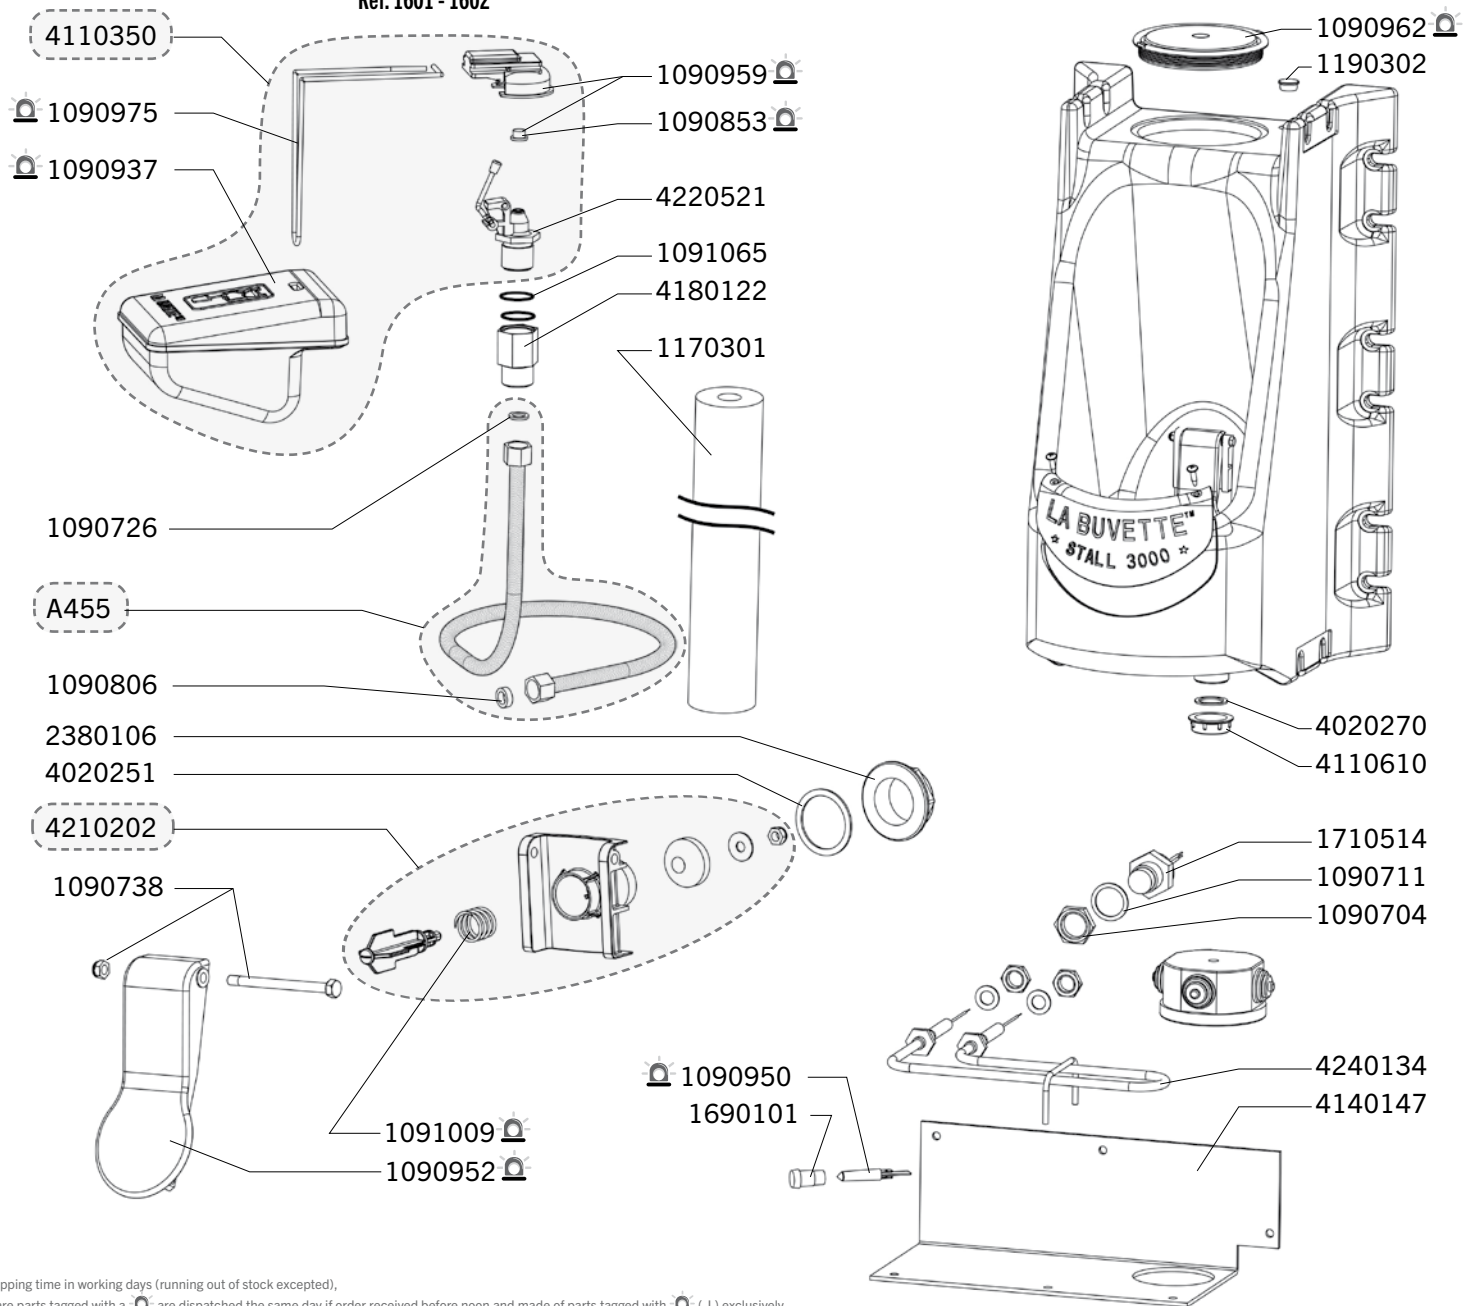

STALL 3000 S/EL

Ref. 1601 - 1602

Ship.	Code	Designation
J+5	A455	ST. ST. BRAIDED HOSE FF 1/2" L600 + FITTING MM 1/2" (BLISTER)
J+5	1090704	10 X NUTS 1/2 GZ
J+5	1090711	10 X NYLON WASHER
J+5	1090738	10 X STAINLESSSTEEL PIN
J+5	1090806	BAG OF 10 WASHERS 18,6X6X6
J+5	1090853	VALVE SEAL LAC 5 (X5) BLISTER PACK
J+5	1090937	FLOAT THERMOLAC/PREBAC/BIGLAC BLISTER PACK
J+5	1090950	2 BULBS 24 V LAKCHO (BLISTER)
J+5	1090952	VERTICAL PLASTIC PADDLE F11-BLISTER
J+5	1090959	VALVE BODY LAKCHO-BLISTER
J+5	1090962	COVER (BLISTER)
J+5	1090975	BLISTER WITH 2 BIG PIN SPRINGS
J+5	1091009	BAG WITH 5 STAINLESS STEEL SPRINGS
J+5	1091013	BAG WITH 5 JOINTS
J+5	1091065	BAG WITH 2 FLAT RUBBER 29X20X2 STALL 3000
J+5	1170301	INSULATION SHEATH
J+5	1091098	BAG OF 2 NEW COMPLETE LED GREEN LIGHT 24V
J+5	1710514	THERMOSTAT STALL 3000 EL
J+5	2380106	NUT 1 GZ
J+5	4020251	RUBBER 34X42X1,5
J+5	4020270	RUBBER 33X42
J+1	4110350	COMPLETE VALVE STALL 3000
J+5	4110610	COMPLETE PLASTIC PLUG
J+5	4131607	PE TANK ALONE / STALL 3000 S
J+5	4131608	PE TANK ALONE / STALL 3000 EL
J+5	4140147	T-SQUARE PROTECTOR STALL 3000
J+5	4141410	PROTECTIVE BRACKET STALL 3000
J+5	4180122	BRASS CONNECTION 1/2 MALE-FEMALE
J+1	4210202	BOWL VALVE
J+1	4220521	PRESSURE ADJUSTMENT DIAM. 5 F. STALL 3000
J+1	4240134	HEATER 24V 150VA

Shipping time in working days (running out of stock excepted),
 spare parts tagged with a are dispatched the same day if order received before noon and made of parts tagged with (J) exclusively.