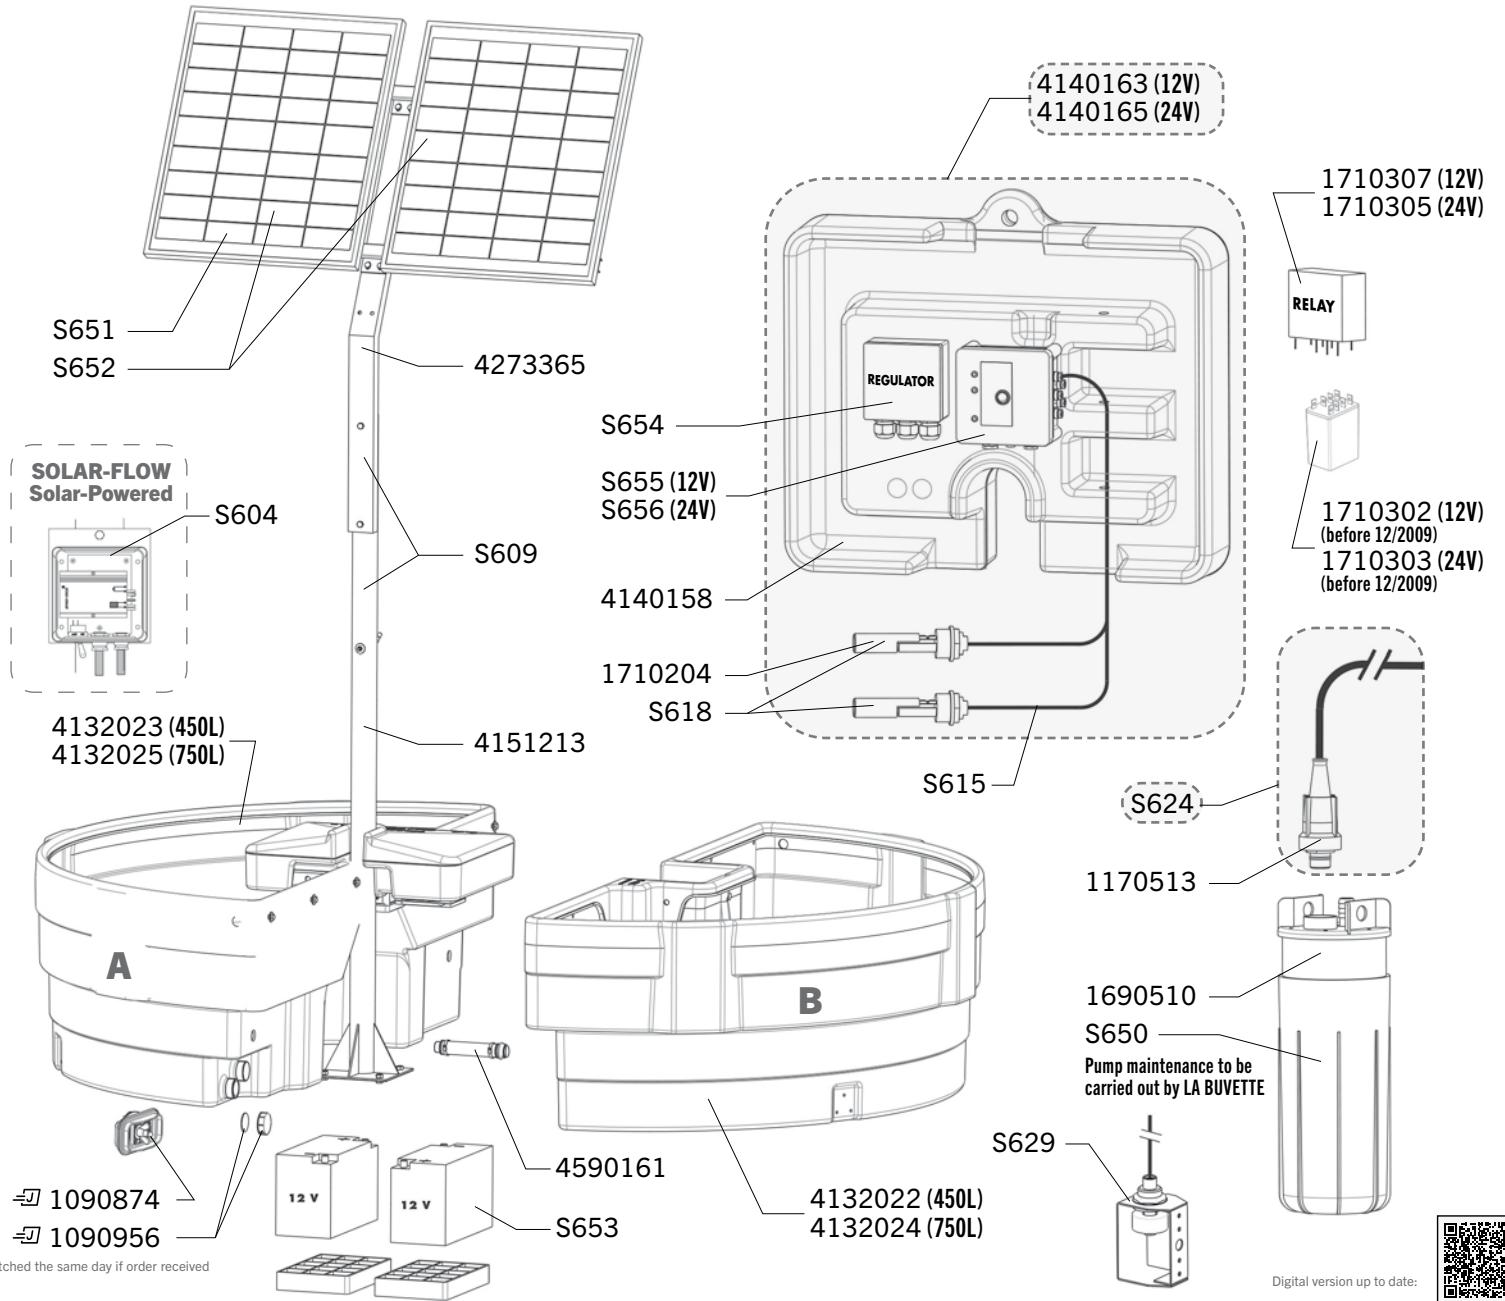

SOLAR-FLOW 900L / 1500L

Ref. 2201 - 2202 - 2203 - 2285 - 2287

Ship.	Code	Designation
J+5	S609	PANEL SUPPORT HIGH
J+5	S615	EXTENSION FOR SENSOR CABLE PER METER
J+5	S618	WATER LEVEL CONTROLER (x2)
J+5	S624	25 METERS ELECTRIC CABLE FOR PUMP
J+5	S629	LOW-WATER SENSOR
J+5	S650	SUBMERSIBLE PUMP FOR SOLAR FLOW 12/24V
J+5	S651	1 SOLAR PANEL FOR SOLAR FLOW 12V
J+5	S652	2 SOLAR PANELS FOR SOLAR FLOW 24V
J+5	S653	1 BATTERY SPECIAL FOR SOLAR FLOW
J+5	S654	REGULATOR FOR SOLAR FLOW 12/24V
J+5	S655	BOX ON/OFF + RELAY FOR SOLAR FLOW 12V
J+5	S656	BOX ON/OFF + RELAY FOR SOLAR FLOW 24V
J+5	1090874	DRAIN PLUG PREBAC BLISTER PACK
J+1	1090956	DRAIN PLUG WITH SEAL-BLISTER
J+1	1170513	WATERTIGHT ELEC. CONNECTION S.F.
J+5	1690510	COAL SET FOR SUBMERSIBLE PUMP
J+1	1710204	WATER LEVEL SENSOR
J+1	1710302	RELAY 12 V FOR FIRST SOLARFLOW VERSION
J+1	1710303	RELAY 24 V FOR FIRST SOLARFLOW VERSION
J+5	1710305	RELAY 24V
J+5	1710307	RELAY 12V FOR 2nd SOLARFLOW VERSION
J+5	4132022	1/2 TROUGH A 450 L PE SOLAR-FLOW
J+5	4132023	1/2 TROUGH B 450 L PE SOLAR-FLOW
J+5	4132024	1/2 TROUGH A 750 L PE SOLAR-FLOW
J+5	4132025	1/2 TROUGH B 750 L PE SOLAR-FLOW
J+5	4140158	COVER PE SOLAR FLOW
J+5	4140163	ELECTRICAL SET SOLAR-FLOW 12 V
J+5	4140165	ELECTRICAL SET SOLAR-FLOW 24 V
J+5	4151213	POST SOLAR FLOW
J+5	4273365	SUPPORT CROSS-PIECES PANEL S.F.
J+5	4590161	CONNECTION SET SOLAR FLOW / PREBAC
Versions: SOLAR-FLOW SOLAR-POWERED ref. 2203		
J+5	S604	BOOSTER FOR BATTERY-LESS PUMPING SYSTEM

Shipping time in working days (running out of stock excepted), spare parts tagged with a (J) are dispatched the same day if order received before noon and made of parts tagged with (J) exclusively.

Digital version up to date: