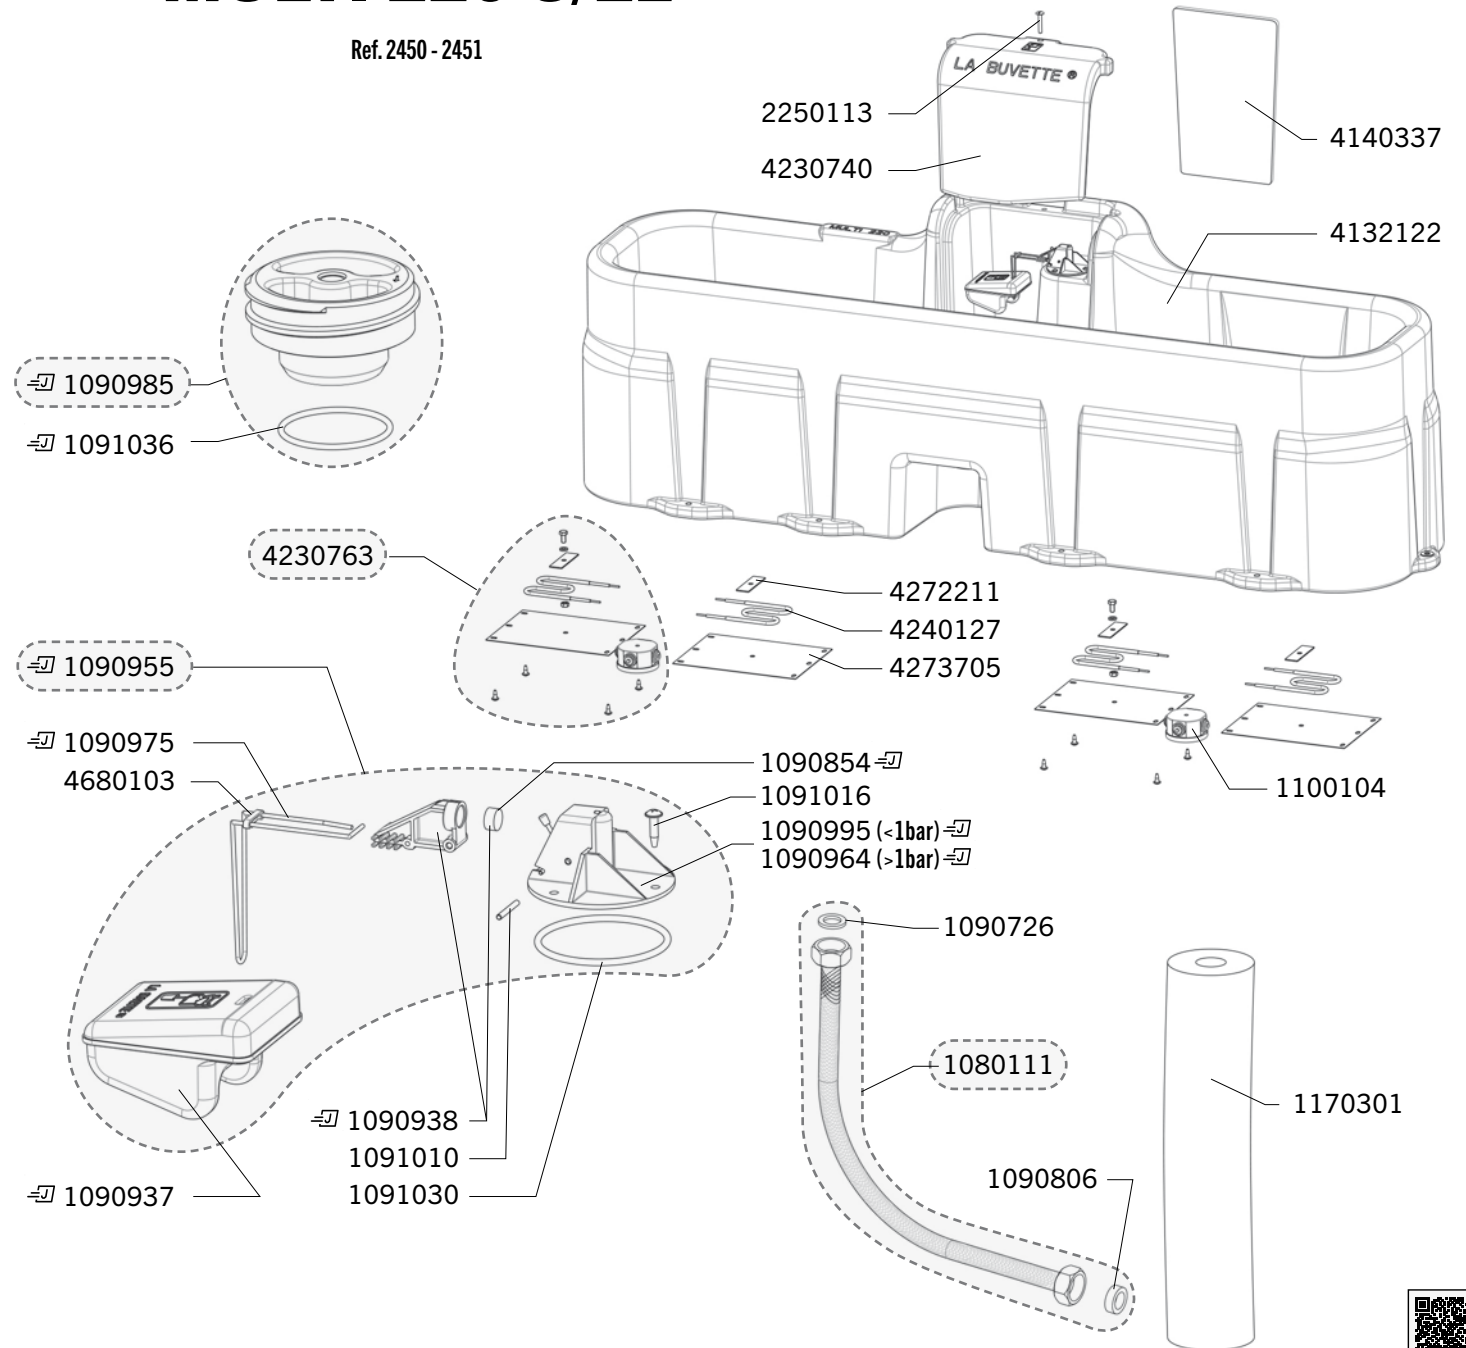

MULTI 220 S/EL

Ref. 2450 - 2451

Ship.	Code	Designation
J+1	1080111	FF ½" STAINLESS STEEL BRAIDED HOSE 60CM LG
J+5	1090726	20 X RUBBER
J+5	1090806	BAG OF 10 WASHERS 18,6X6X6
⇒ J	1090854	VALVE SEAL (X5) BLISTER PACK
⇒ J	1090937	FLOAT THERMOLAC/PREBAC/BIGLAC BLISTER PACK
⇒ J	1090938	VALVE BODY BLISTER PACK
⇒ J	1090955	VALVE SET -BLISTER
⇒ J	1090964	VALVE SUPPORT FOR THERM. Ø7 MM THREADED
⇒ J	1090975	BLISTER WITH 2 BIG PIN SPRINGS
J+5	1090985	BLISTER WITH ISOLATED PLUG + JOINT THERMOLAC
⇒ J	1090995	BLISTER 1 VALVE SUPPORT LOW PRESSURE (<1BAR)
J+5	1091010	5 STAINLESS STEEL AXLES
J+5	1091016	BAGS OF 10 SCREWS
J+5	1091030	BAG WITH 2 JOINTS/THERMOLAC VALVE
⇒ J	1091036	BAG WITH 2 RUBBERS / THERMOLAC-MULTI
J+5	1100104	Ø70 ELECTRICAL CONNECTION BOX
J+5	1170301	INSULATION SHEATH
J+5	2250113	S.S SCREW M8X50
J+5	4132122	MULTI 220 PE TROUGH
J+5	4140337	PROTECTION PLATE PL MULTI 220
J+5	4230740	PE COVER FOR MULTI 220
J+5	4230763	80 W HEATING KIT +SS PLATE +CONNECTOR +SCREWS
J+1	4240127	HEATING ELEMENT 80W + INDICATOR WIRES + CONNECTORS
J+5	4272211	BRACKET FOR HEATING ELEMENT
J+5	4273705	STAINLESS STEEL PLATE ONLY
J+1	4680103	PLASTIC HOLDER FOR FLOAT HOLDER

Shipping time in working days (running out of stock excepted), spare parts tagged with a ⇒ J are dispatched the same day if order received before noon and made of parts tagged with ⇒ J exclusively.

Digital version up to date: