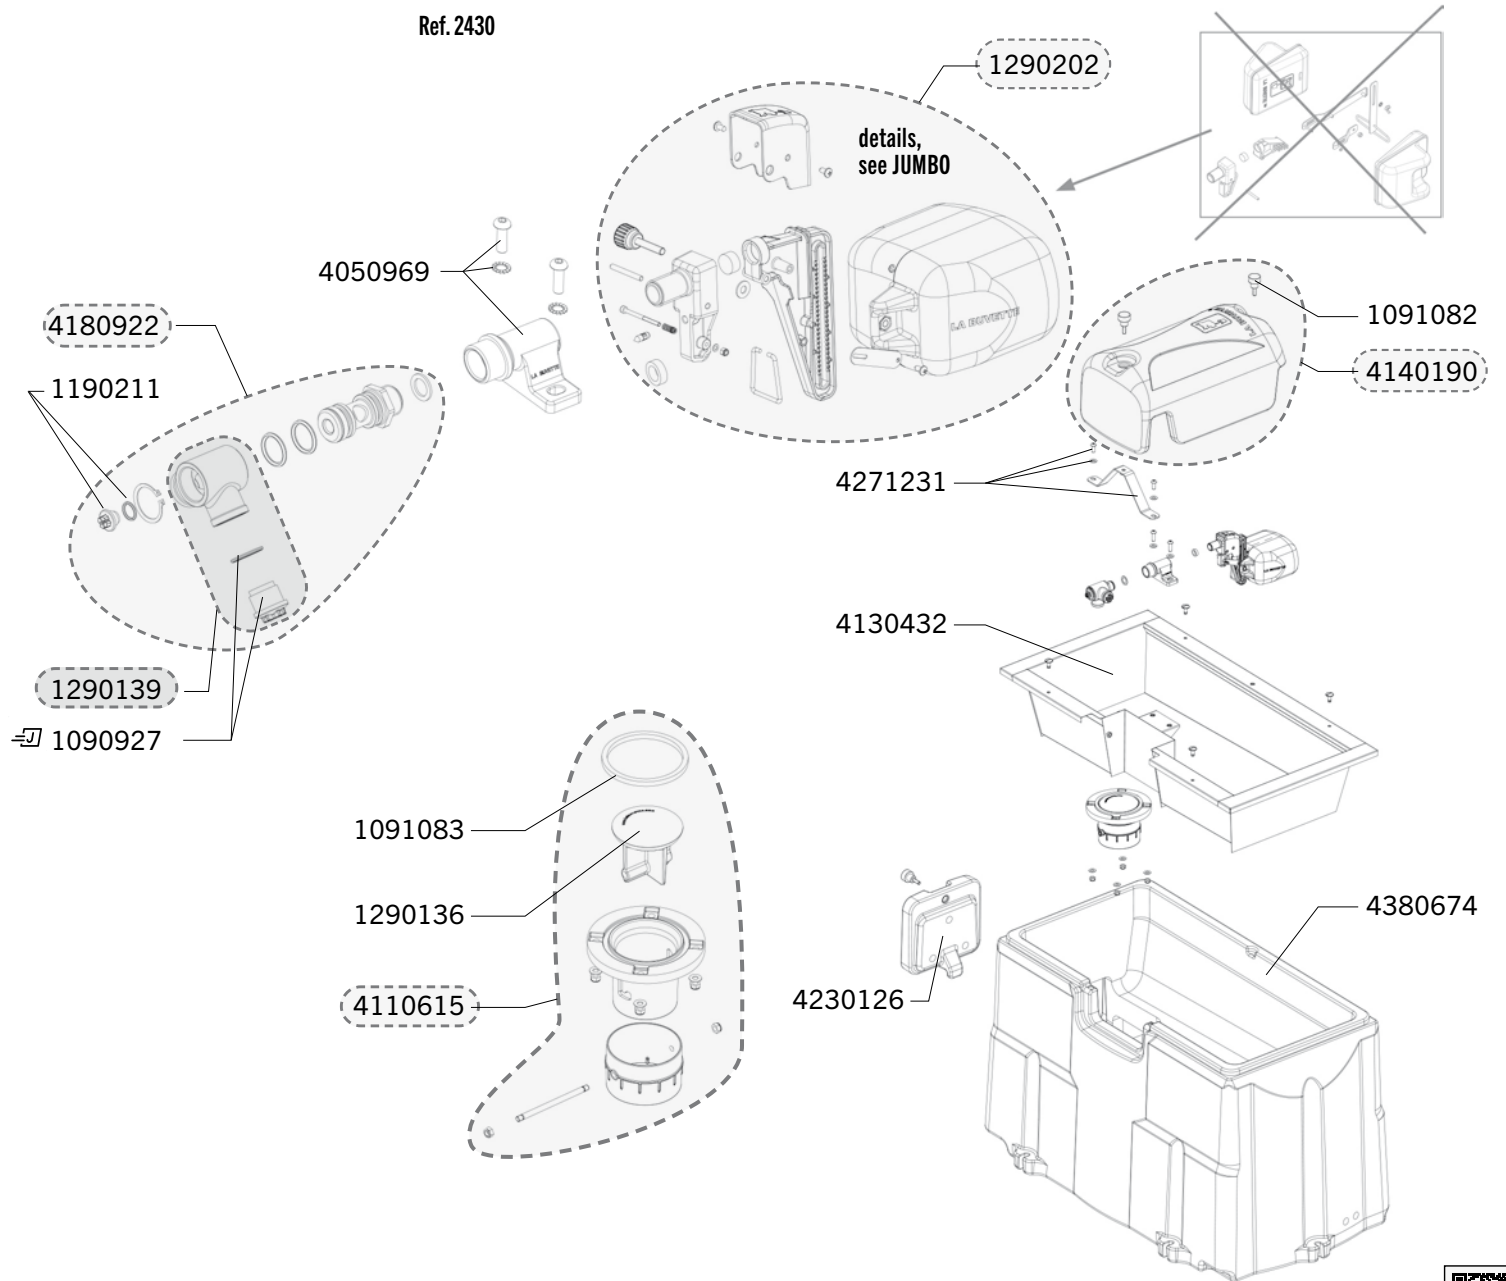

MICHIGAN DUO

Ref. 2430

Ship.	Code	Designation
	1090927	3 PLUG/WASHER 3/4 " BLISTER PACK
J+5	1091082	BAG OF 4 KNURLED KNOBS
J+5	1091083	BAGS OF 2 DRAIN PLUG JOINTS GV
J+5	1190211	PLUG 1/4" WITH JOINT
J+5	1290136	BAG OF 1 X RUBBER PLUGHOLE GV
J+5	1290139	SWIVEL BODY+PLUG AND JOINT
J+1	1290202	UPGRADE KIT ROB 72 L/MN TO JUMBO 80 L/MN
J+5	4050969	LINK OF TANK LB WITH SCREWS
J+5	4110615	FULL DRAIN SET GV
J+5	4130432	STAINLESS STEEL TANK FOR MICHIGAN
J+5	4140190	VALVE COVER + SCREWS
J+5	4180922	FULL SWIVEL SET LB
J+5	4230126	PE DOOR OF THE DRAINING SYSTEM
J+5	4271231	FIXING SET OF THE MICHIGAN COVER + SCREWS
J+5	4380674	POLYETHYLENE BASE FOR MICHIGAN

Shipping time in working days (running out of stock excepted), spare parts tagged with a (J) are dispatched the same day if order received before noon and made of parts tagged with (J) exclusively.

Digital version up to date: