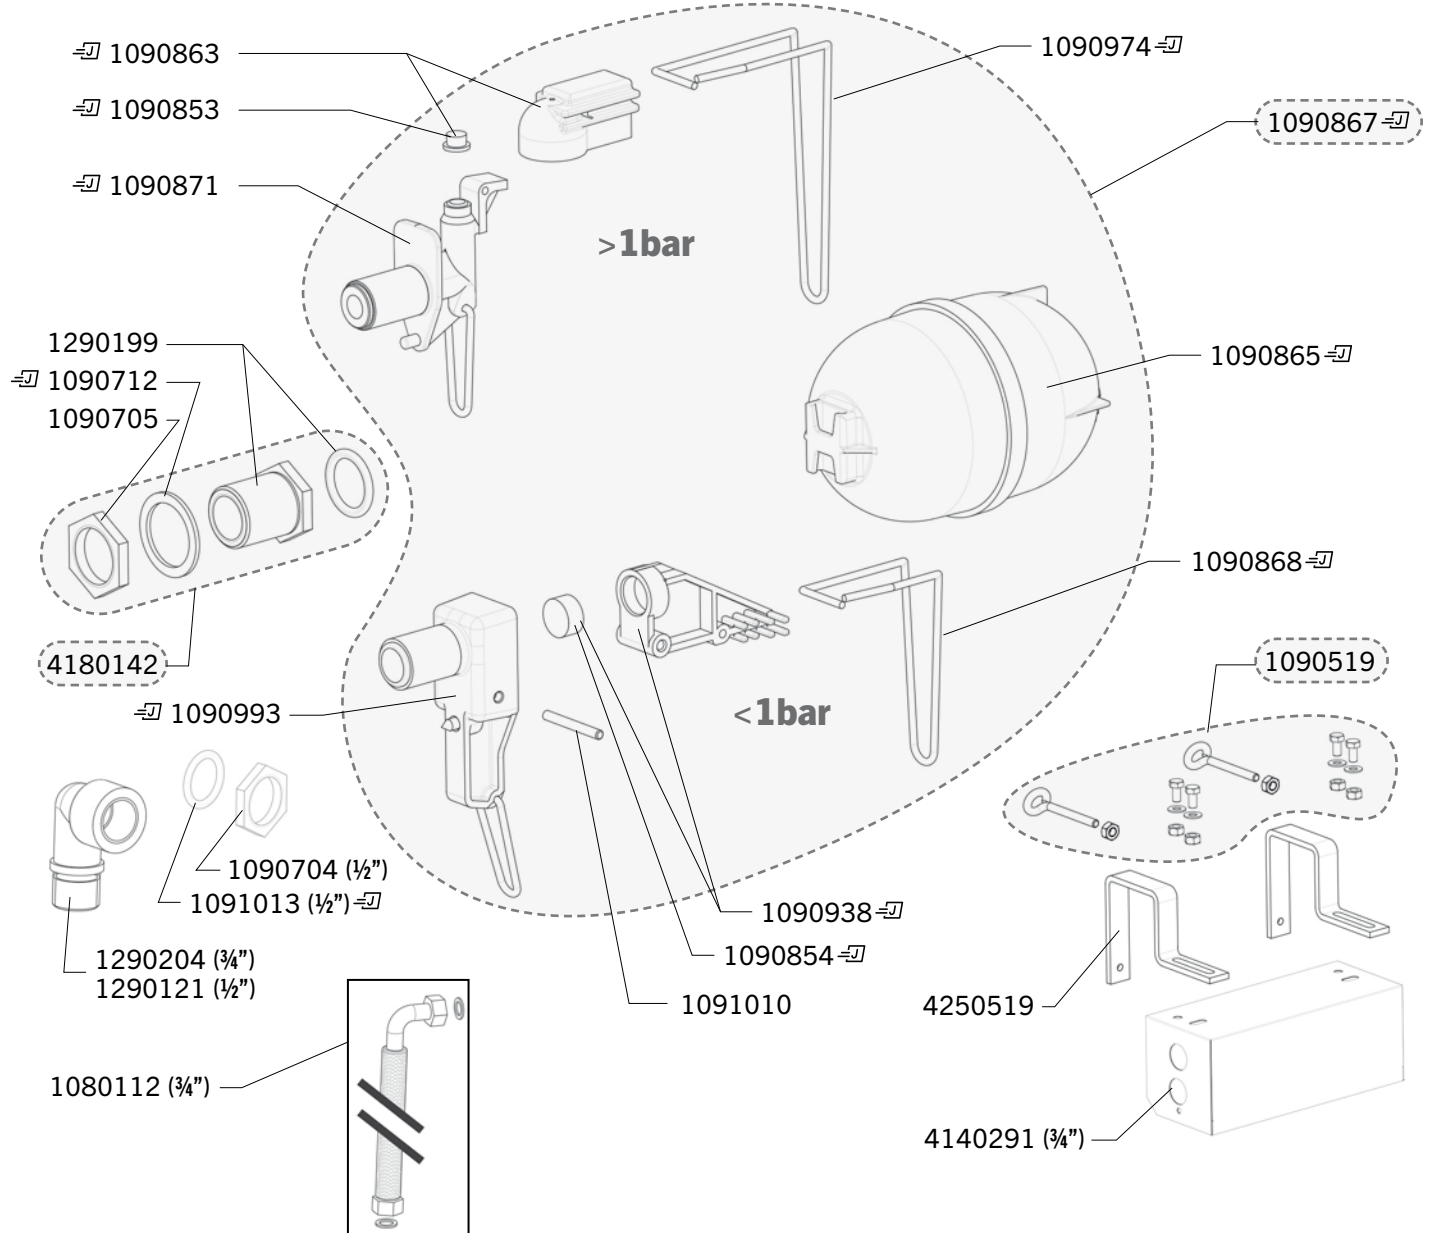

LACABAC

Ref. A601 - A605 - A608

Ship.	Code	Designation
J+5	1080112	FF 3/4" ST. STEEL ELBOW BRAIDED HOSE (NOT SUPPLIED AS STANDARD)
J+5	1090519	BAG WITH LACABAC EYEBOLTS AND NUTS
J+5	1090704	10 X NUTS 1/2 GZ
J+5	1090705	10 X BRASS NUTS 3/4 GZ
J+5	1090711	10 X NYLON WASHER 1/2
J+5	1090712	10 X NYLON WASHER 3/4
-J	1090853	VALVE SEAL LAC 5 (X5) BLISTER PACK
-J	1090854	VALVE SEAL (X5) BLISTER PACK
-J	1090863	VALVE BODY LAC 5 BLISTER PACK
-J	1090865	FLOAT LACABAC BLISTER PACK
-J	1090867	1/2" VALVE REPAIR KIT LACABAC
-J	1090868	2 SMALL PIN BLISTER PACK
-J	1090871	JET LACABAC BLISTER PACK
-J	1090928	BENT JUNCTION 1/2 GZ BLISTER PACK
-J	1090938	VALVE BODY BLISTER PACK
-J	1090974	BLISTER WITH 2 MEDIUM SIZED PIN SPRINGS
-J	1090993	BLISTER WITH 1 JET Ø12 LOW PRESURE (<1 BAR)
J+5	1091010	5 STAINLESS STEEL AXLES
-J	1091013	BAG WITH 5 JOINTS
J+1	1290121	SYNTHETIC ELBOW FITTING 1/2MF
J+5	1290199	BRASS CONNECTION 1/2 F-3/4 M JUMBO VALVES
J+1	1290204	BRASS 3/4" MF ELBOW (NOT SUPPLIED AS STANDARD)
J+5	4140291	SS GUARD LACABAC 3/4
J+5	4180142	COMPATIBILITY SET VALVE FROM 1/2 TO 3/4
J+5	4250519	GALVANISED STAND FOR LACABAC