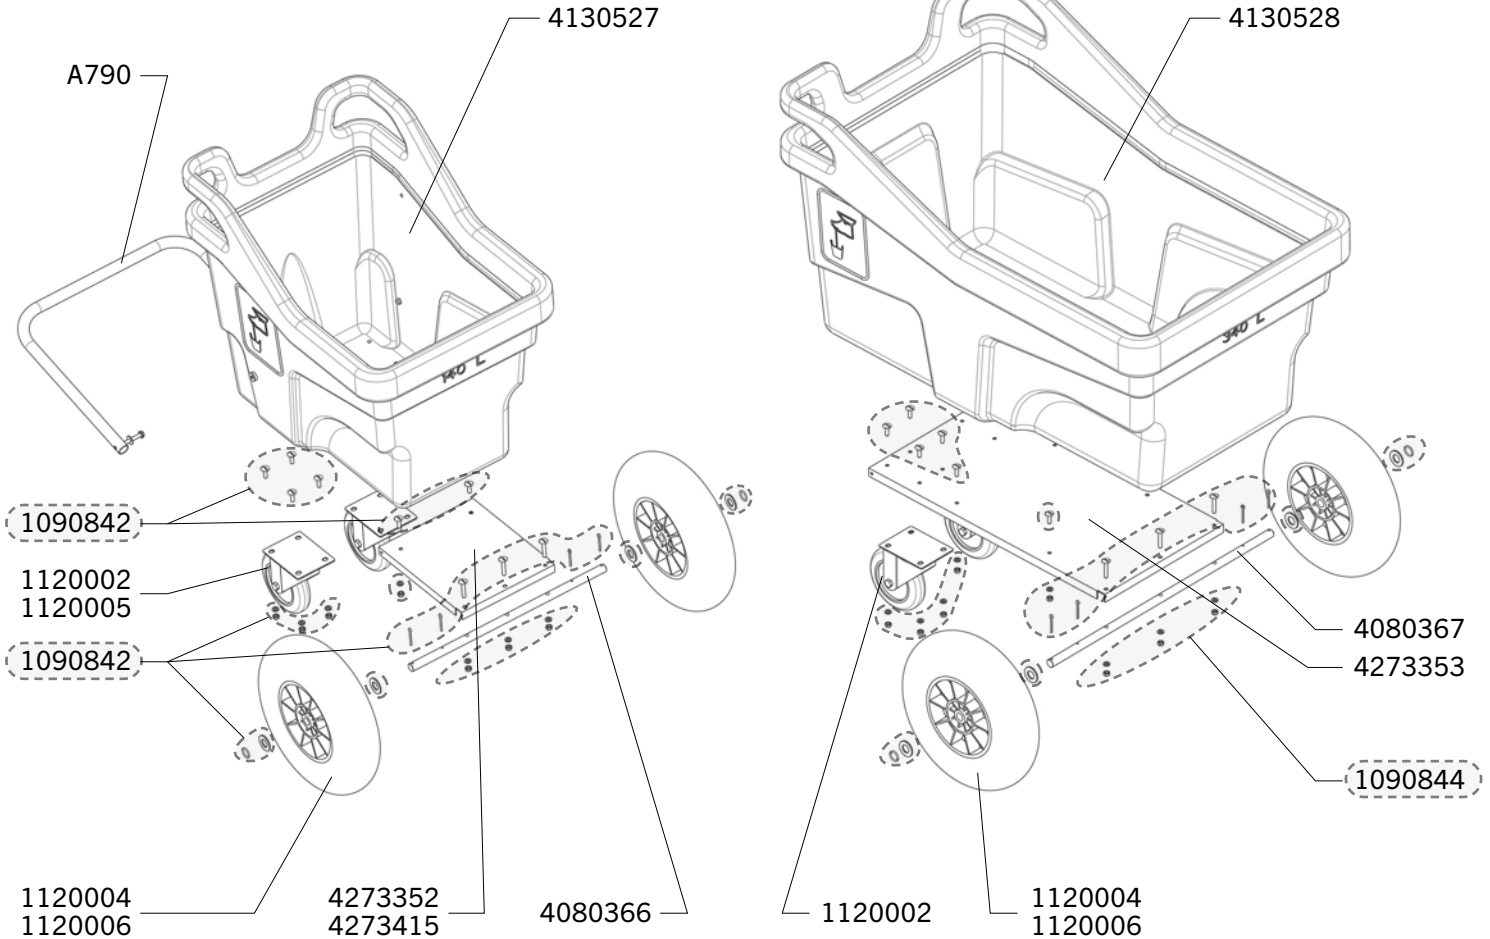

# FEEDCARTS 140 L - 340 L

Ref. D180 - D181 - D182

Ship.	Code	Designation
J+5	A790	THILL KIT FOR TROLLEY 140 L
J+5	1090842	BAG WITH BOLTS/NUTS FOR FEED BARROW 140L
J+5	1090844	KIT OF SCREWS FOR D182
J+5	1120002	ROLLER DIAM.160
J+1	1120004	WHEEL DIAM 400 TUBE TYPE TYRE
J+5	1120005	200 INFLATABLE PIVOTING WHEEL
J+5	1120006	INNER TUBE FOR WHEEL 400
J+5	4080366	AXIS DIAM 20 L 550 F.CART 140L
J+5	4080367	AXIS DIAM 20 L 720 F.CART 340L
J+5	4130527	FEEDCART-TANK 140L
J+5	4130528	FEEDCART-TANK 340L
J+5	4273352	FRAME FEEDCART 140 L 275X320
J+5	4273353	FRAME FEEDCART 340 L
J+5	4273415	RAISING FOR FRAME FEEDCART 140L

Shipping time in working days (running out of stock excepted), spare parts tagged with a (J) are dispatched the same day if order received before noon and made of parts tagged with (J) exclusively.

Digital version up to date: