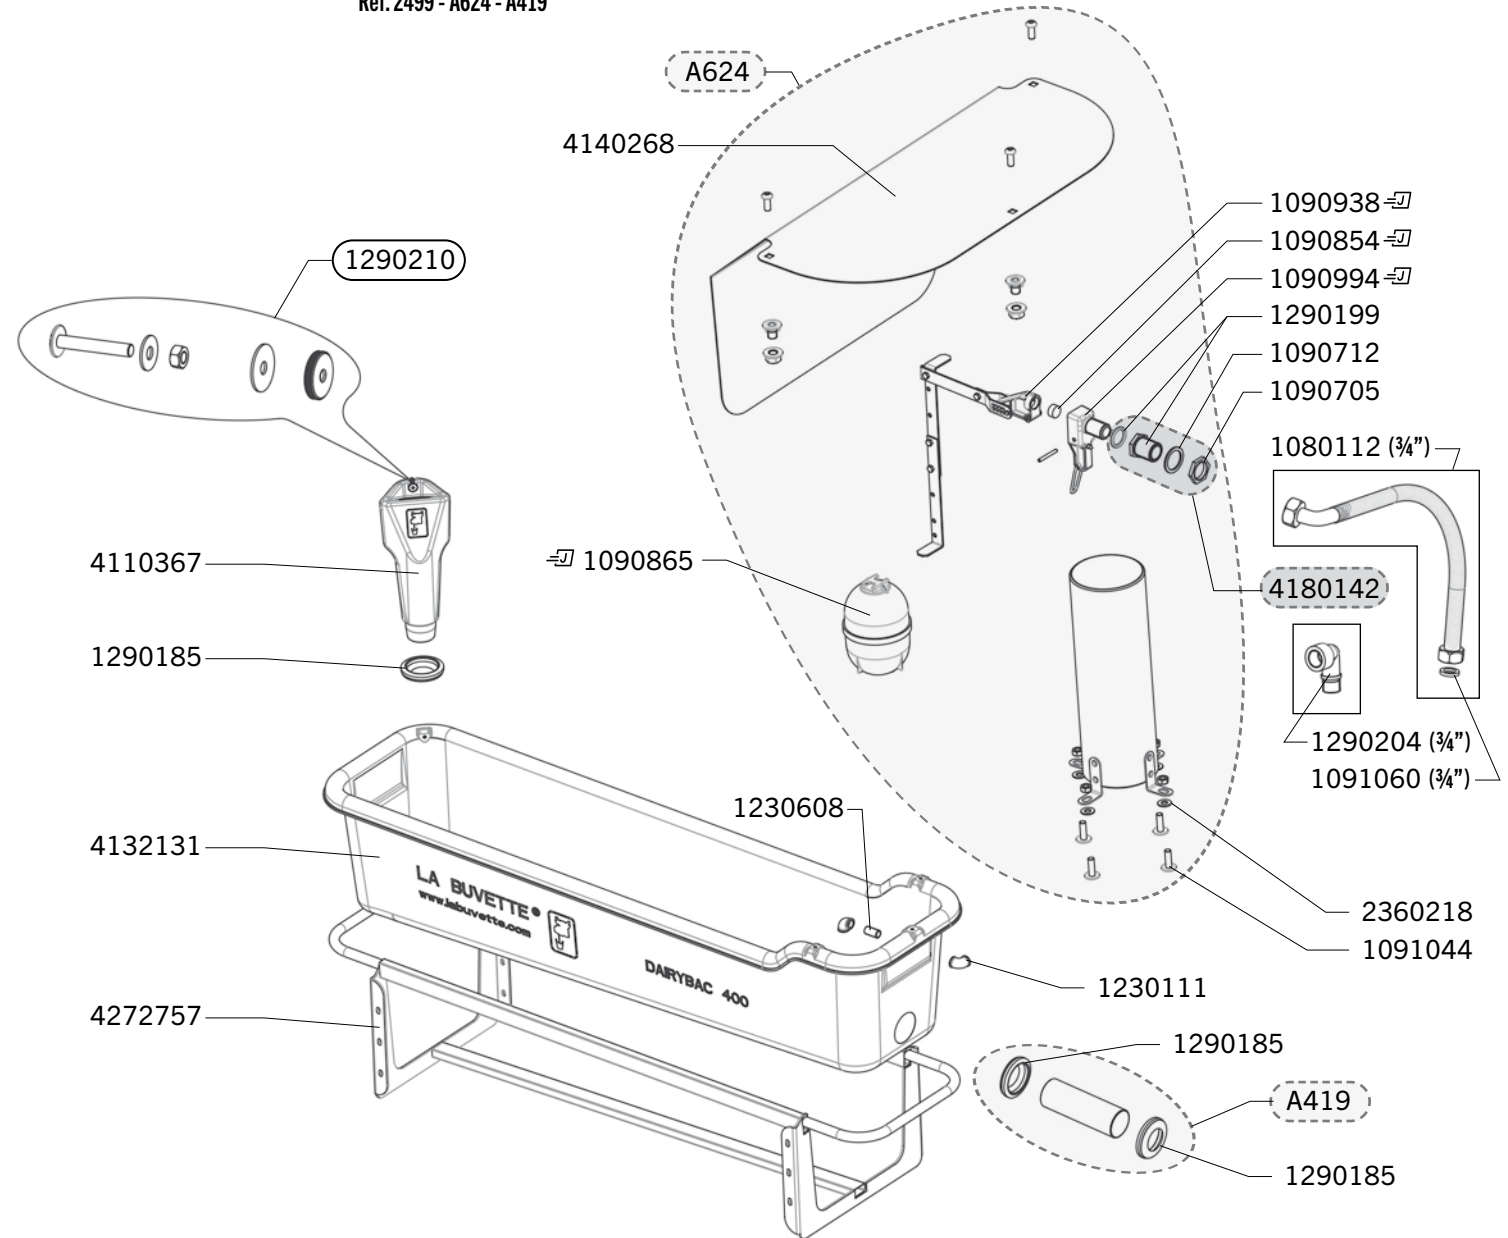

DAIRY-BAC 400

Ref. 2499 - A624 - A419

Ship.	Code	Designation
J+5	A419	CONNECTION SET DAIRYBAC
J+5	A624	COVER + FLOAT SET DAIRY BAC 400
J+1	1080112	FF 3/4" ST. STEEL ELBOW BRAIDED HOSE (NOT SUPPLIED AS STANDARD)
J+5	1090705	10 X BRASS NUTS 3/4 GZ
J+5	1090712	10 X NYLON WASHER 3/4
-J	1090854	VALVE SEAL (X5) BLISTER PACK
-J	1090865	FLOAT LACABAC BLISTER PACK
-J	1090938	VALVE BODY BLISTER PACK
-J	1090994	BLISTER WITH 1 JET Ø7 STANDARD PRESSURE (>1 BAR)
J+5	1091044	BAG WITH 10 STAINLESS STEEL 8X35 SCREWS
J+5	1091060	BAG OF 10 FLAT JOINTS 24X15X2
J+5	1230111	STAINLESS STEEL ELBOW 3/4 FEMALE-FEMALE
J+1	1230608	3/4 MM BRASS EXTENSION
J+5	1290185	BAG WITH 1 FORSHEDA JOINT FOR DAIRY BAC
J+5	1290199	BRASS CONNECTION 1/2 F-3/4 M JUMBO VALVES
J+5	1290204	BRASS BENT JUNCTION MF 3/4 (NOT SUPPLIED AS STANDARD)
J+5	1290210	DAIRYBAC 400 OVERFLOW MOUNTING KIT
J+1	2360218	STAINLESSSTEEL NUT H8
J+5	4110367	DRAINING PLUG FOR DAIRYBAC 40
J+1	4132131	PE BOWL / DAIRYBAC 400
J+5	4140268	TAP COVER FOR DAIRY-BAC
J+5	4180142	COMPATIBILITY SET VALVE FROM 1/2 TO 3/4
J+5	4272757	DAIRY BAC 400 FRAME

Shipping time in working days (running out of stock excepted), spare parts tagged with a (J) are dispatched the same day if order received before noon and made of parts tagged with (J) exclusively.

Digital version up to date: