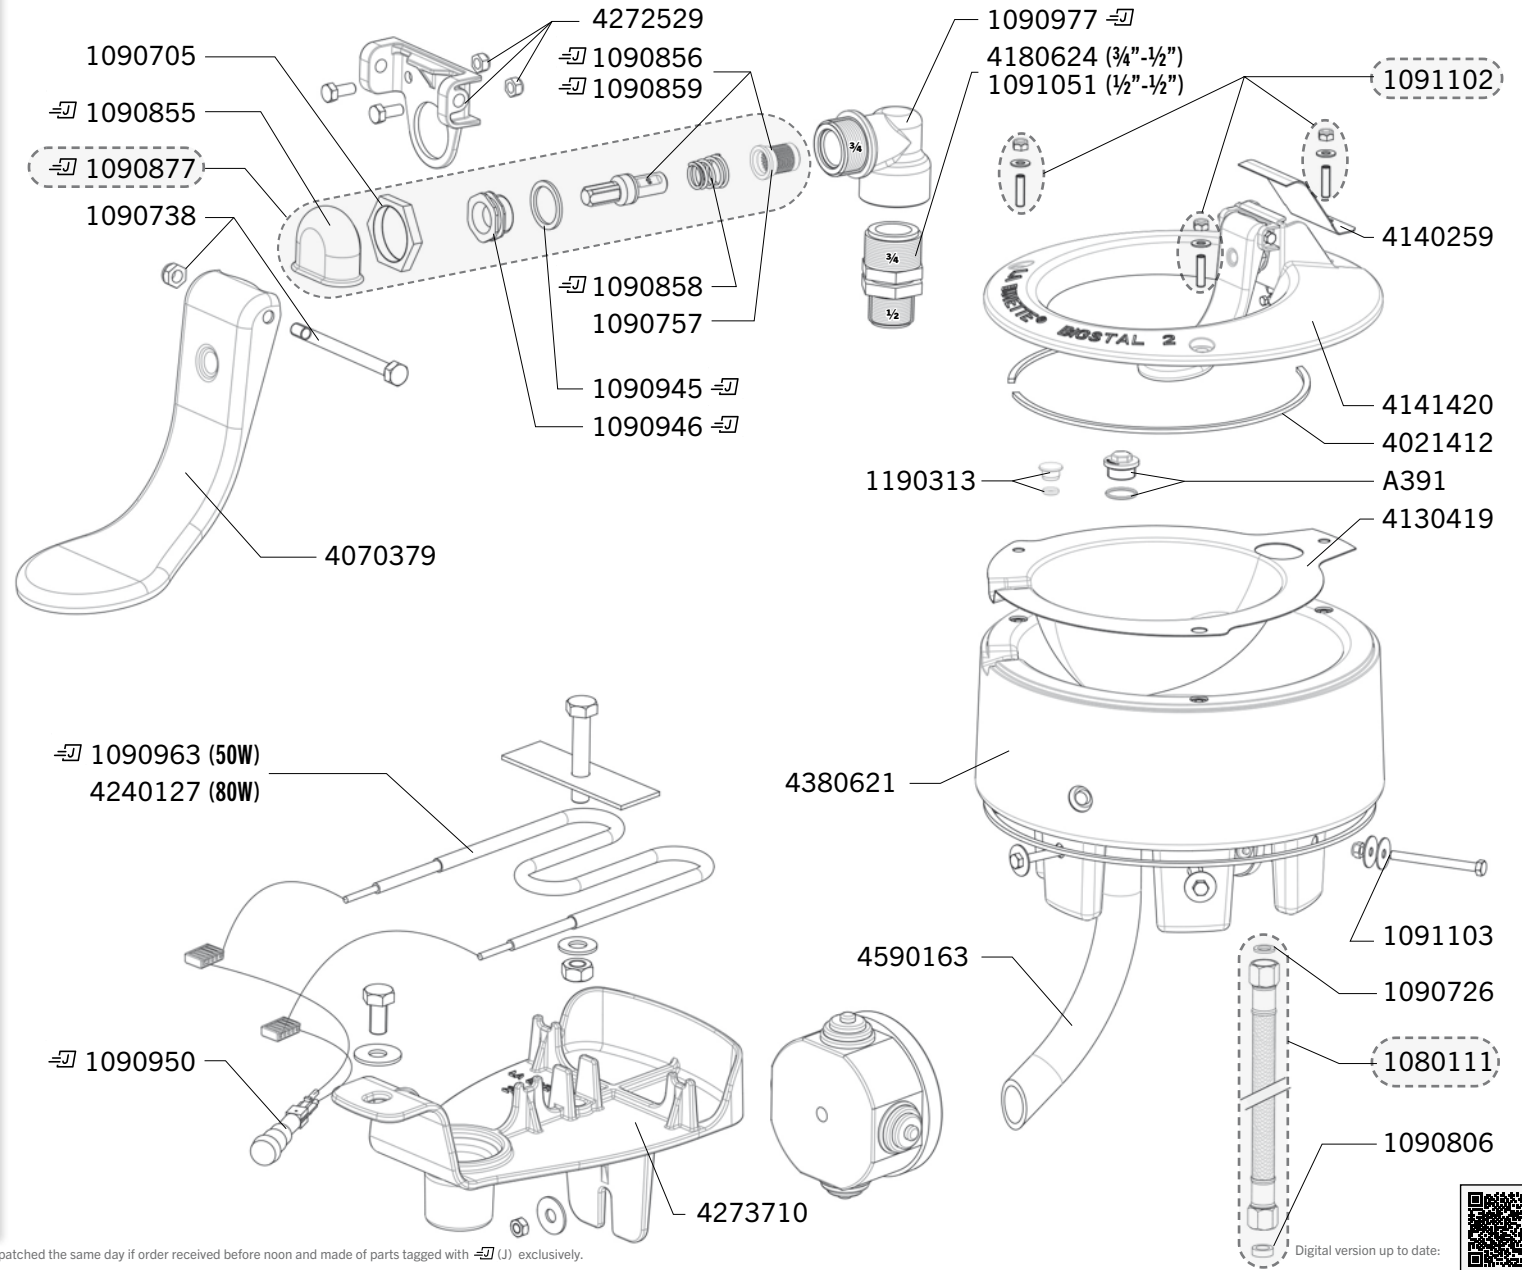

# BIGSTAL 2

Ref.1643 - 1713 - 1843

| Ship. | Code    | Designation  |
|-------|---------|--|
| J+5   | A391    | PLUG 3/4" STAINLESS STEEL                          |
| J+5   | 1080111 | FF 1/2" STAINLESS STEEL BRAIDED HOSE 60CM LG       |
| J+5   | 1090705 | 10 X BRASS NUTS 3/4 GZ                             |
| J+5   | 1090726 | 20 X RUBBER  |
| J+5   | 1090738 | 10 X STAINLESSSTEEL PIN                            |
| J+1   | 1090757 | 10 X PLASTIC FILTER                                |
| J+5   | 1090806 | BAG OF 10 WASHERS 18,6X6X6                         |
| J+5   | 1090855 | DEFLECTOR F 11 (X5) BLISTER PACK                   |
| J+5   | 1090856 | 5 ORIGINAL SPRINKLERS (RED) +FILTERS               |
| J+5   | 1090858 | SPRING F 11/FORSTAL (X5) BLISTER PACK              |
| J+5   | 1090859 | VALVE "H" (X5) BLISTER PACK +FILTERS               |
| J+5   | 1090877 | RENOVATION KIT TAP "S" OR "H" ALL VERSIONS         |
| J+5   | 1090888 | ACCESSORIES BAG BIGCHO2 / BIGSTAL 2                |
| J+5   | 1090945 | 5 X NYLON WASHER 24X18 F11 (BLISTER)               |
| J+5   | 1090946 | 3 X VALVE SEAT F11 (BLISTER)                       |
| J+5   | 1090950 | 2 NEW COMPLETE LED GREEN LIGHT 24V (BLISTER)       |
| J+5   | 1090963 | HEATING PART 24V/50W LAKHO-BLISTER                 |
| J+5   | 1090977 | BLISTER WITH 1 ELBOW 3/4 FOR PADDLE                |
| J+5   | 1091051 | 5 JUNCTIONS (PLASTIC) MM 1/2 1/2                   |
| J+5   | 1091102 | BIGCHO&BIGSTAL 2 NON SPILL FRAME SCREW KIT         |
| J+5   | 1091103 | BAG OF BIGSTAL 2 FIXING SCREWS ON NOZZLE           |
| J+1   | 1190313 | DRAIN PLUG Ø15 PL F130 EL                          |
| J+5   | 4021412 | ADHESIVE SEAL 6X4X900 F 60                         |
| J+1   | 4070379 | SS PADDLE STALCHO                                  |
| J+5   | 4130419 | STAINLESS STEEL BOWL                               |
| J+5   | 4140259 | STAINLESS STEEL VALVE COVER -BIGSTAL 2             |
| J+5   | 4141420 | NON SPILLING EDGE FRAME BIGSTAL 2                  |
| J+5   | 4180624 | PLASTIC REDUCED JUNCTION M/M 3/4-1/2               |
| J+1   | 4240127 | HEATING ELEMENT 80W + INDICATOR WIRES + CONNECTORS |
| J+1   | 4272529 | STAINLESS STEEL SUPPORT FOR PADDLE + SCREWS        |
| J+5   | 4273710 | HEATING BRACKET BIGCHO 2/BIGSTAL 2                 |
| J+5   | 4380621 | FOAM INSULATED PE STAND BIGCHO 2                   |
| J+5   | 4590163 | 60CM DRAIN HOSE                                    |