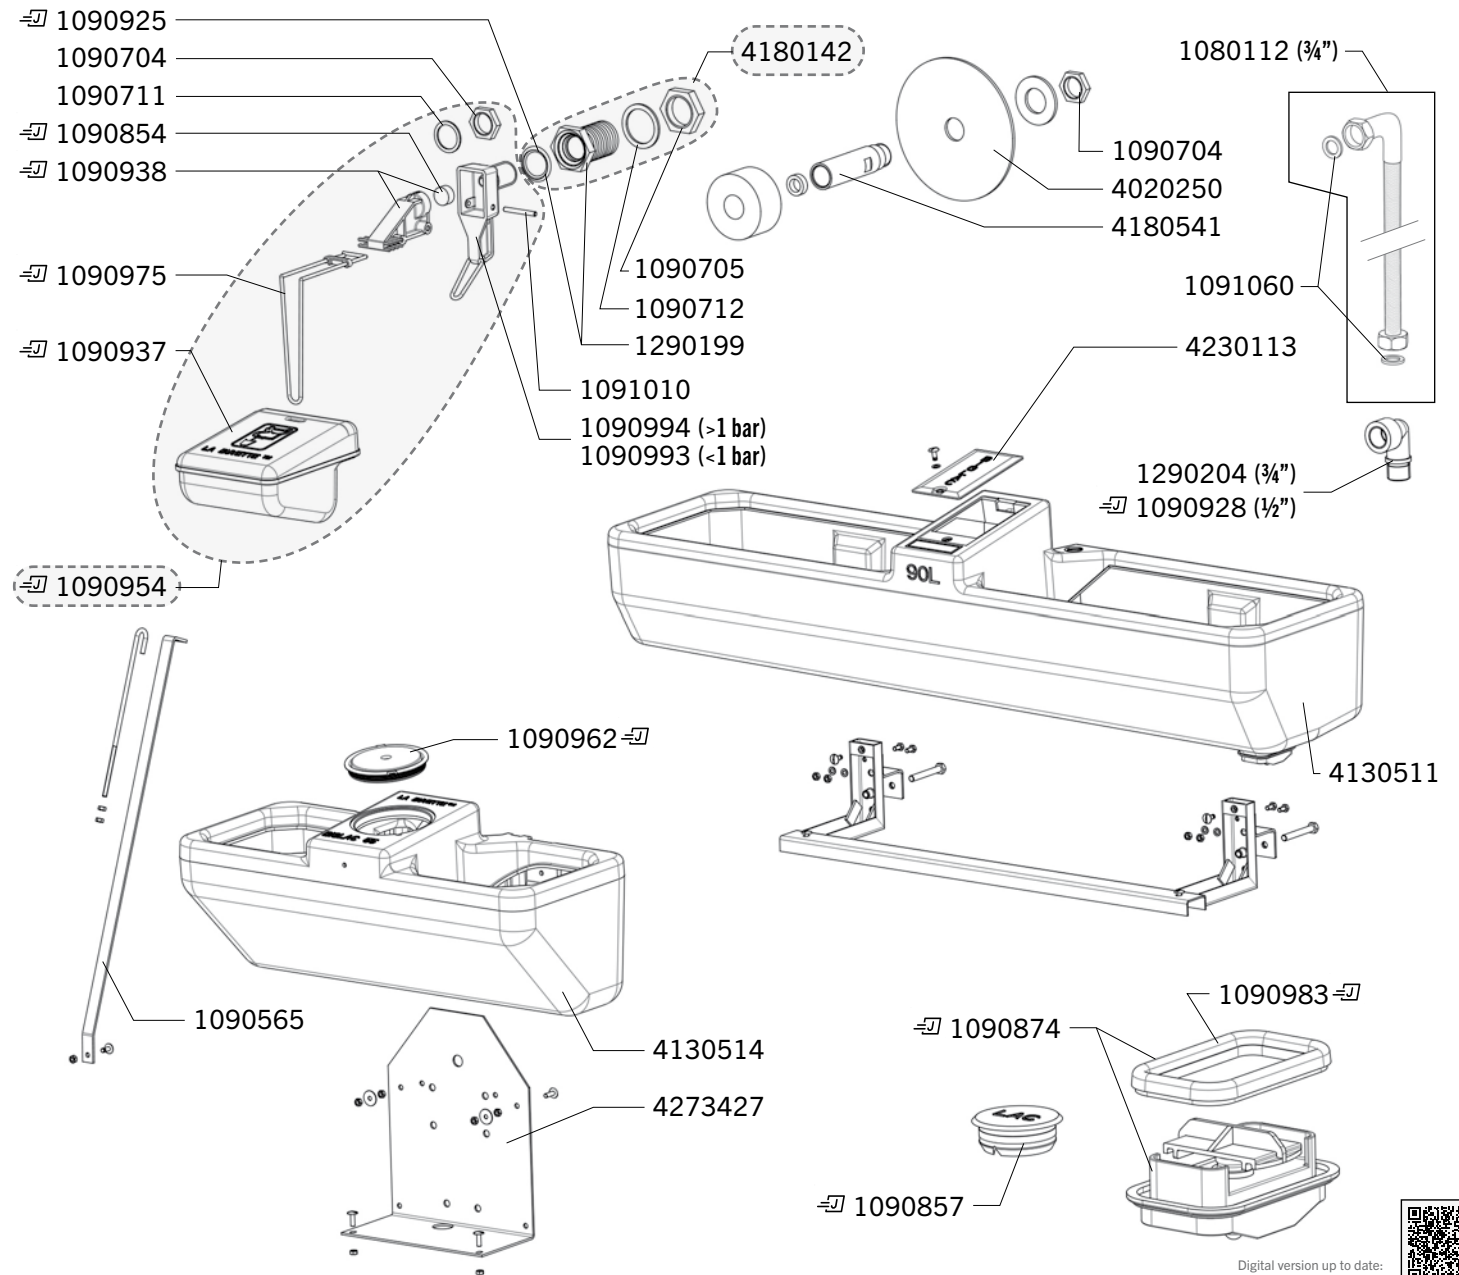

BIGLAC 55 M/T - BIGLAC 90

Ref. 1652 - 1650 - 1655

Ship.	Code	Designation
J+1	1080112	FF 3/4" ST. STEEL ELBOW BRAIDED HOSE (NOT SUPPLIED AS STANDARD)
J+5	1090565	BIGLAC 55T HOLDER
J+5	1090704	10 X NUTS 1/2 GZ
J+5	1090705	10 X BRASS NUTS 3/4 GZ
J+5	1090711	10 X NYLON WASHER
J+5	1090712	10 X NYLON WASHER 3/4
J+5	1090854	VALVE SEAL (X5) BLISTER PACK
J+5	1090857	PLUG LAC 5 (X5) BLISTER PACK
J+5	1090874	DRAIN PLUG PREBAC BLISTER PACK
J+5	1090925	5 O RING BLISTER PACK
J+5	1090928	BENT JUNCTION 1/2 GZ BLISTER PACK
J+5	1090937	FLOAT THERMOLAC/PREBAC/BIGLAC BLISTER PACK
J+5	1090938	VALVE BODY BLISTER PACK
J+5	1090954	STD PRESSURE VALVE PREBAC-BLISTER
J+5	1090962	COVER (BLISTER)
J+5	1090975	BLISTER WITH 2 BIG PIN SPRINGS
J+5	1090983	BLISTER WITH 2 RECTANGULAR DRAINING JOINTS
J+5	1090993	BLISTER WITH 1 JET Ø12 LOW PRESURE (<1 BAR)
J+5	1090994	BLISTER WITH 1 JET Ø7 STANDARD PRESSURE (>1 BAR)
J+5	1091010	5 STAINLESS STEEL AXLES
J+5	1091060	BAG OF 10 FLAT JOINTS 24X15X2
J+5	1290199	BRASS CONNECTION 1/2 F-3/4 M JUMBO VALVES
J+1	1290204	BRASS BENT JUNCTION MF 3/4 (NOT SUPPLIED AS STANDARD)
J+5	4020250	RUBBER SEAL 130X27X3
J+5	4130511	PE BOWL BIGLAC 90 L
J+5	4130514	PE BOWL / BIGLAC 55 M
J+5	4180142	COMPATIBILITY SET VALVE FROM 1/2 TO 3/4
J+5	4180541	BRASS EXTENSION 1/2" 90MM
J+5	4230113	COVER FOR BIGLAC
J+5	4273427	GALVANISED BACKING FRAME

Shipping time in working days (running out of stock excepted), spare parts tagged with a  (J) are dispatched the same day if order received before noon and made of parts tagged with  (J) exclusively.

Digital version up to date: