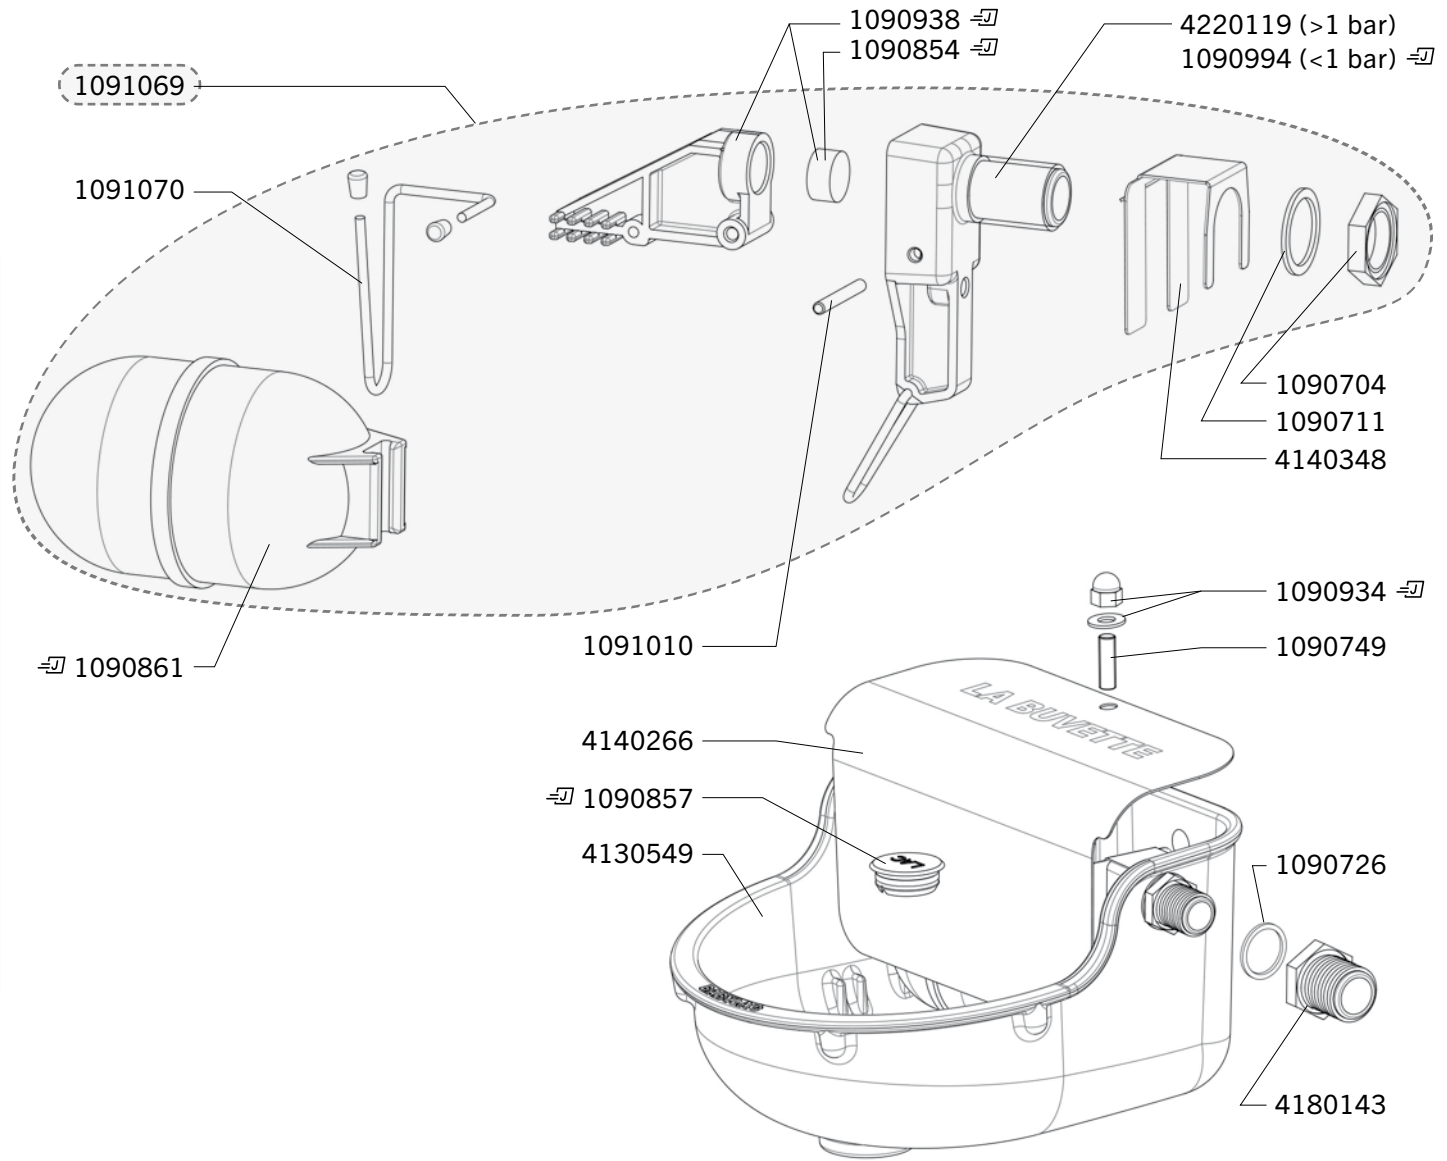

# BABYLAC

Ref. 2015

Ship.	Code	Designation
J+5	1090704	10 X NUTS 1/2 GZ
J+5	1090711	10 X NYLON WASHER
J+5	1090726	20 X RUBBER
J+5	1090749	5 X BRASS THREADED STEM
⇒	1090854	VALVE SEAL (X5) BLISTER PACK
⇒	1090857	PLUG LAC 5 (X5) BLISTER PACK
⇒	1090861	FLOAT LAC 5 BLISTER PACK
⇒	1090934	3 BLIND NUT FOR LAC5/55 BLISTER PACK
⇒	1090938	VALVE BODY BLISTER PACK
⇒	1090994	BABYLAC JET Ø7 (<1 BAR) BLISTER PACK
J+5	1091010	5 STAINLESS STEEL AXLES
J+1	1091069	BAG INCL. COMPLETE VALVE SET BABYLAC
J+5	1091070	BAG INCL. MINI PIN FOR OVITUBE / BABYLAC
J+1	4130549	BOWL MADE OF POLYCOAT BABYLAC
J+1	4140266	STAINLESS STEEL COVER FOR LAC 5-LAC 5 A
J+1	4140348	S.STEEL DEFLECTOR FOR BABYLAC
J+5	4180143	1/2 TO 3/4 BRASS BABYLAC FITTING
J+1	4220119	BABYLAC JET Ø2,3 (>1 BAR) (original equipment)

Shipping time in working days (running out of stock excepted), spare parts tagged with a ⇒ (J) are dispatched the same day if order received before noon and made of parts tagged with ⇒ (J) exclusively.