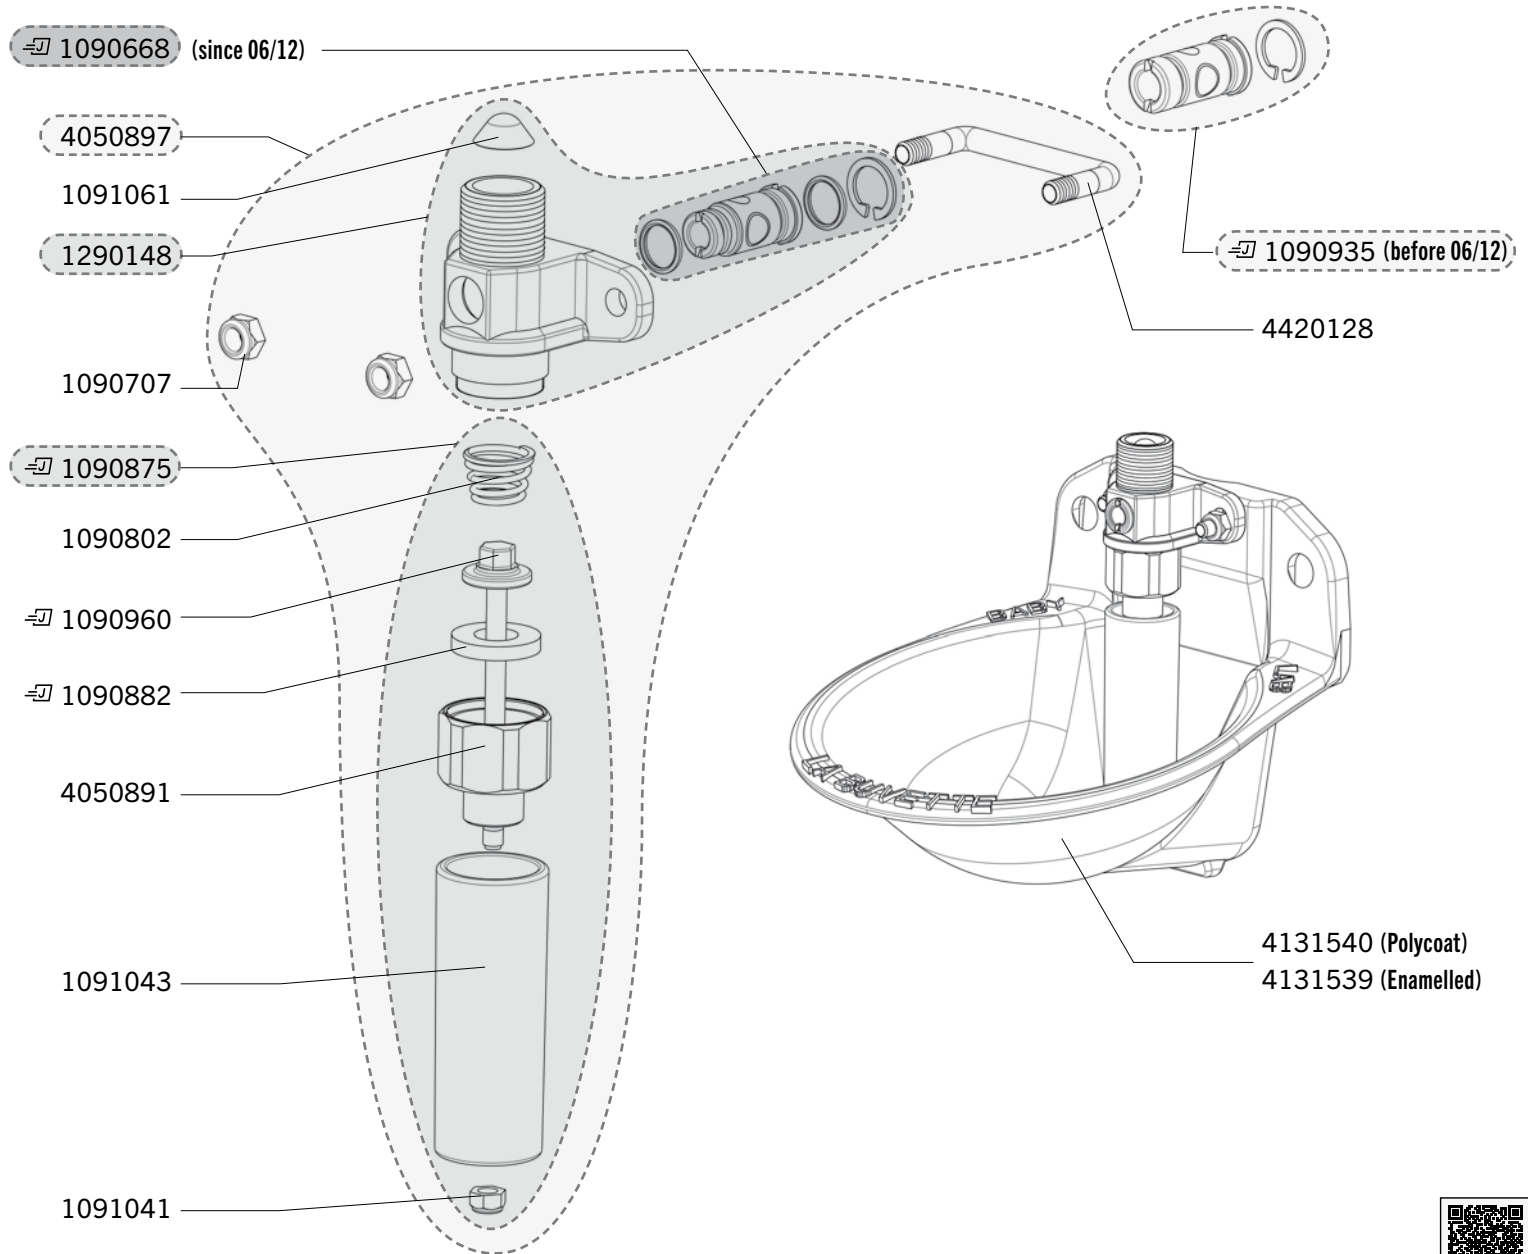

BABYLAB

Ref. 2012 - 2014

Ship.	Code	Designation
J+5	1090668	BAG OF 5 ADJUSTMENT SCREWS WITH DOUBLE LEVEL
J+5	1090707	10 X BRASS LOCK NUT F11
J+5	1090802	10 X SPRINGS BABYLAB
⇒	1090875	VALVE UNDERPART F 30 BLISTER PACK
⇒	1090882	VALVE SEAL F 30 (X5) BLISTER PACK
⇒	1090935	3 FLOW ADJUSTMENT SCREWS BABYLAB BLISTER PACK
⇒	1090960	VALVE SCHAFT F30/60/110-BLISTER
J+5	1091041	BAG WITH 10 STAINLESS STEEL BLIND NUTS H5
J+5	1091043	2 PLASTIC PUSH RODS F30/FORSTAL
J+5	1091061	10 STAINLESS STEEL FILTERS FOR BABYLAB
J+5	1290148	UPPER VALVE SET+ MOUNTED ADJUSTMENT SCREW
J+5	4050891	VALVE SEAT - BRASS
⇒	4050897	COMPLETE VALVE FOR BABYLAB
J+5	4131539	BOWL ENAMELED FOR BABYLAB
J+5	4131540	POLYCOAT BOWL FOR BABYLAB
J+5	4420128	SS. BRACKET 6x26 F. BABYLAB

Shipping time in working days (running out of stock excepted), spare parts tagged with a ⇒ (J) are dispatched the same day if order received before noon and made of parts tagged with ⇒ (J) exclusively.